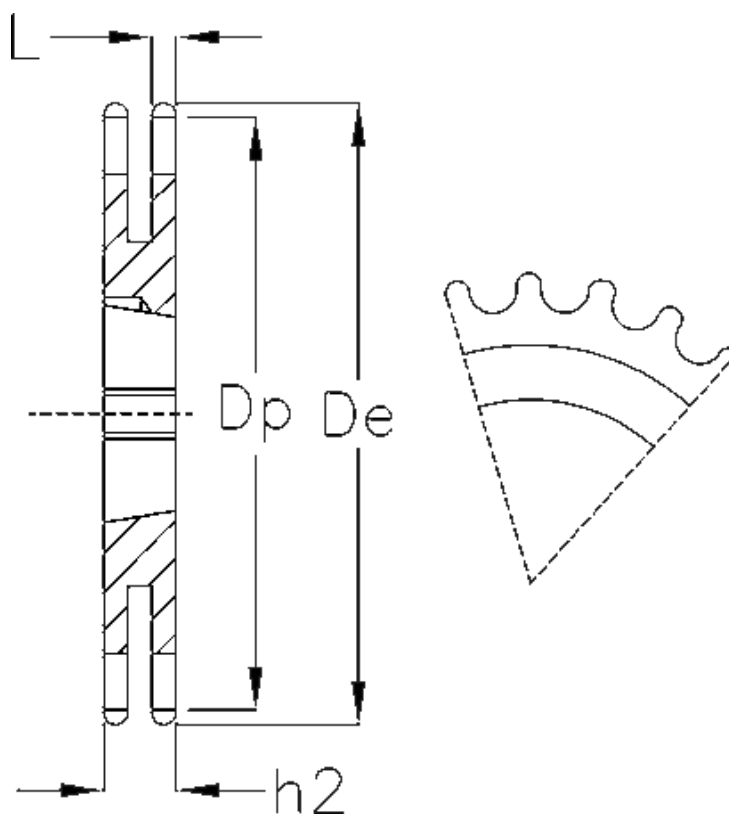

Article number: 616032007016

Description: Taperbored sprocket 12 B-2 Z=16 duplex  
for bushing 1610

## Measures

Buchse = 1610  
C = 2  
Chain = 12 B-2  
Chain size = 3/4" x 7/16"  
De = 105.5  
Dp = 97.65  
H = 30.3  
h2 = 30.3

Material = Stål  
Number of teeth = 16